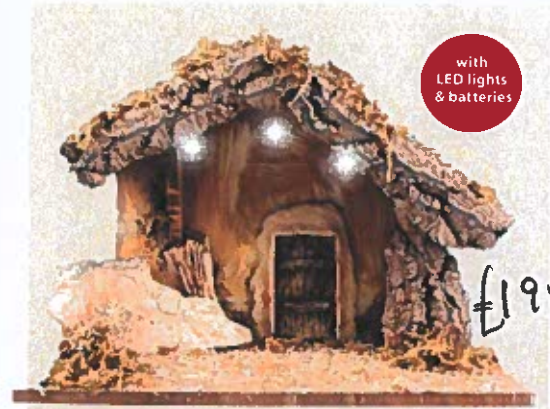

£37.50

8"
FIGURES
89416

7 Resin Figures
Recommended Stable:
89956 & 89972

£39.99

Wood Nativity Stables

with LED lights (batteries are supplied) • All stables are singly boxed

with LED lights & batteries

£27.75 **89970 Wood Stable • 19" x 12" x 10"**

with LED lights & batteries

89947 Wood Stable • 12 1/2" x 7 1/4" x 9 1/2"

£19.50

ALL STABLES DIMENSIONS:
Length x Height x Depth

with LED lights & batteries

£39.50 **89972 Wood Stable • 23" x 15 1/2" x 12"**