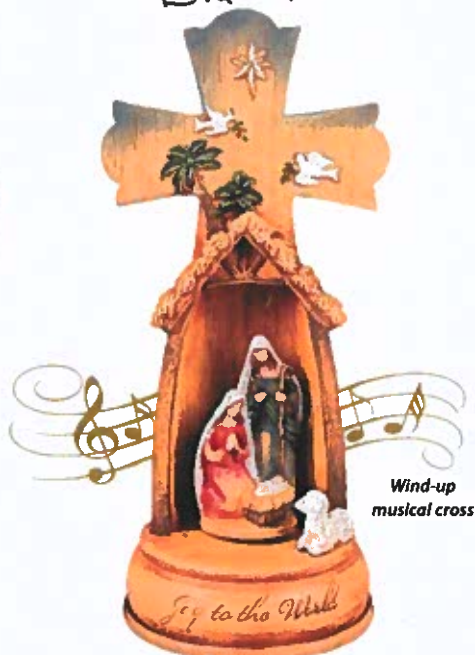

with
Fibre Optic
Light

89678 Holy Family £9.75
5" Resin Nativity

89683 Holy Family £9.75
10 1/2" Resin Nativity

89688 Holy Family £14.99
10 1/4" Resin Nativity

89610 9" RESIN NATIVITY £9.75

89612 11" NATIVITY - RESIN £13.99

89611 10 1/4" RESIN NATIVITY £8.99

89660 HOLY FAMILY 9 1/2" £7.50

89809 Holy Family £5.25
5 1/2" Resin Nativity

Nativities with fibre optic lights

Glory to God
in the highest
and on earth peace,
good will
toward men
Luke 2:14