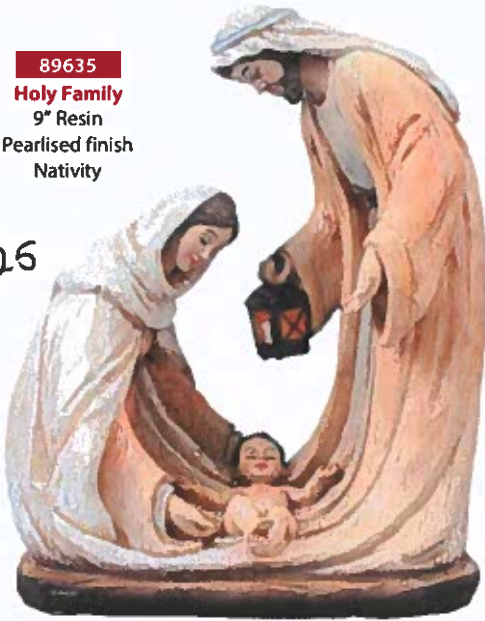

Resin & Porcelain Nativities

All nativities on this page are singly boxed

89635
Holy Family
9" Resin
Pearlised finish
Nativity

£15.25

89637
Holy Family
9" Resin
Pearlised finish
Nativity