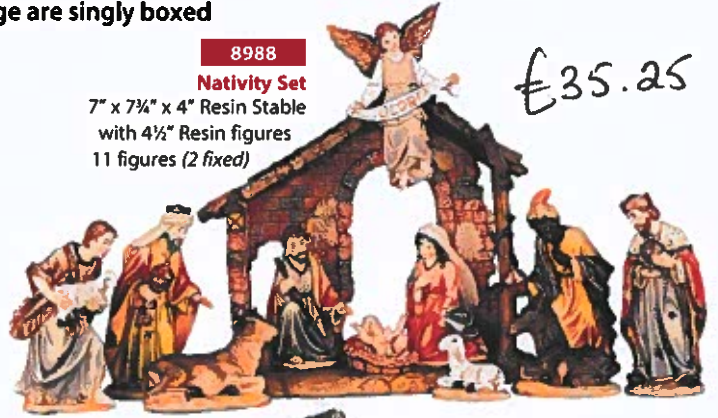

8988

Nativity Set
7" x 7½" x 4" Resin Stable
with 4½" Resin figures
11 figures (2 fixed)

£35.25

89893

Nativity Set
15" x 9" x 5½" Wood Stable
with 10 fixed
4½" Resin figures

£38.99